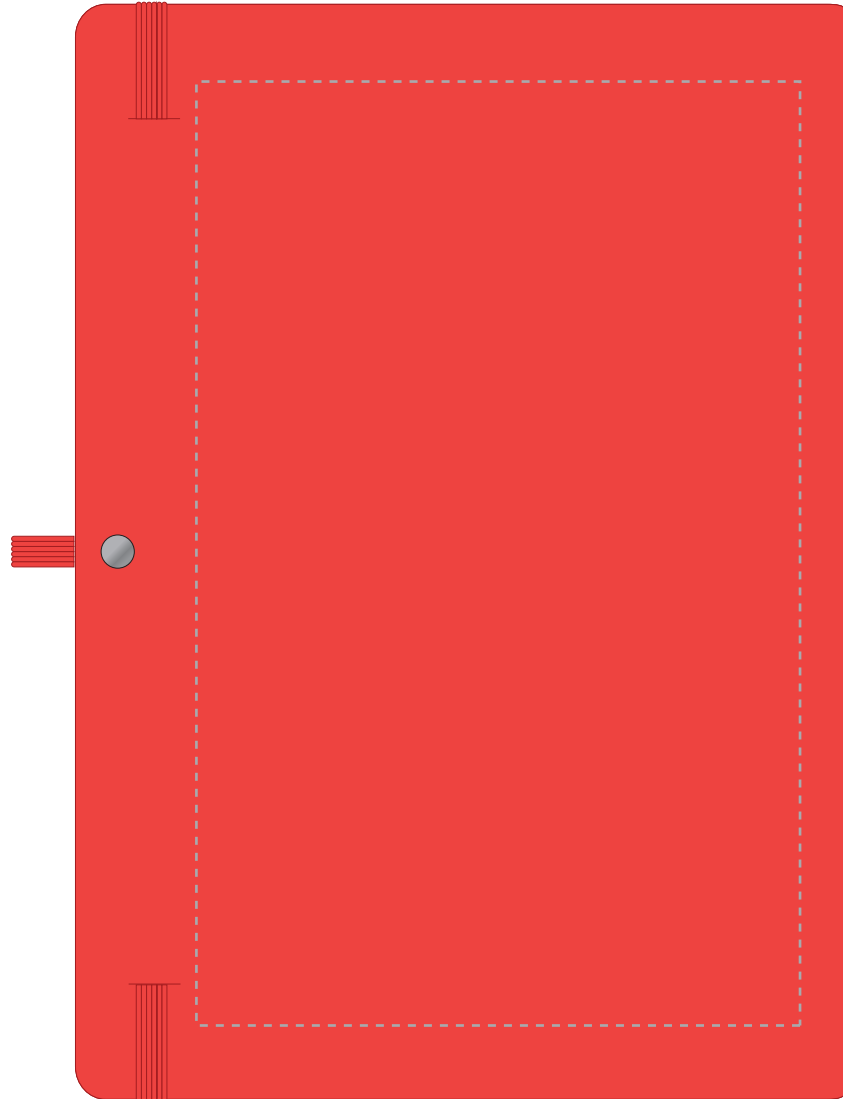

Due to the nature of the product the print position may vary by 2 - 3 mm

ARTWORK SCALE 50%
FrontProduct Image for visualisation
- colours may vary

- CENTRED TO PRINT AREA
- CENTRED TO NOTEBOOK

The dashed line is to demonstrate print area and will not appear on your printed item

- Colour 1
- Colour 2
- Colour 3
- Colour 4

Due to the nature of the product the print position may vary by 2 - 3 mm

ARTWORK SCALE 50%
Back

Product Image for visualisation
- colours may vary

- CENTRED TO PRINT AREA
- CENTRED TO NOTEBOOK

The dashed line is to demonstrate print area and will not appear on your printed item

PLEASE NOTE:

- All colours including print and product are for visual purposes only and should not be regarded as the actual colour of the product and print.
- Some products may vary from batch to batch and may differ from previous orders.
- The colour and texture of a product can also have an effect on the final print colour.
- By approving this order we accept that you understand these terms.