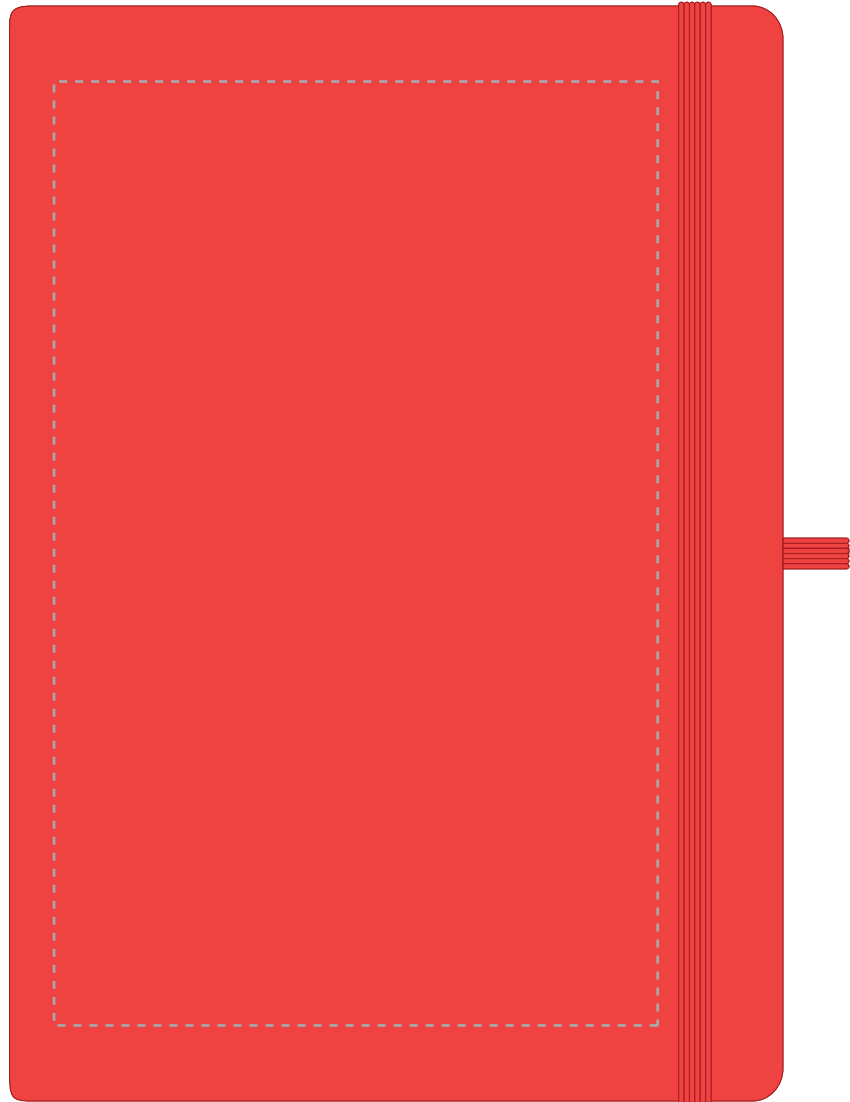

Your Ref:	Quantity:	Product Code: QS0344
Our Ref:	Version: 1	Product Colour: RED

PRINTING CONCERNS:

We stock this item in the following colours

**PANTONE REFERENCE(S)**

- Colour 1
- Colour 2
- Colour 3
- Colour 4

Due to the nature of the product the print position may vary by 2 - 3 mm

ARTWORK SCALE 50%
FrontProduct Image for visualisation
- colours may vary

- CENTRED TO PRINT AREA
- CENTRED TO NOTEBOOK

The dashed line is to demonstrate print area and will not appear on your printed item